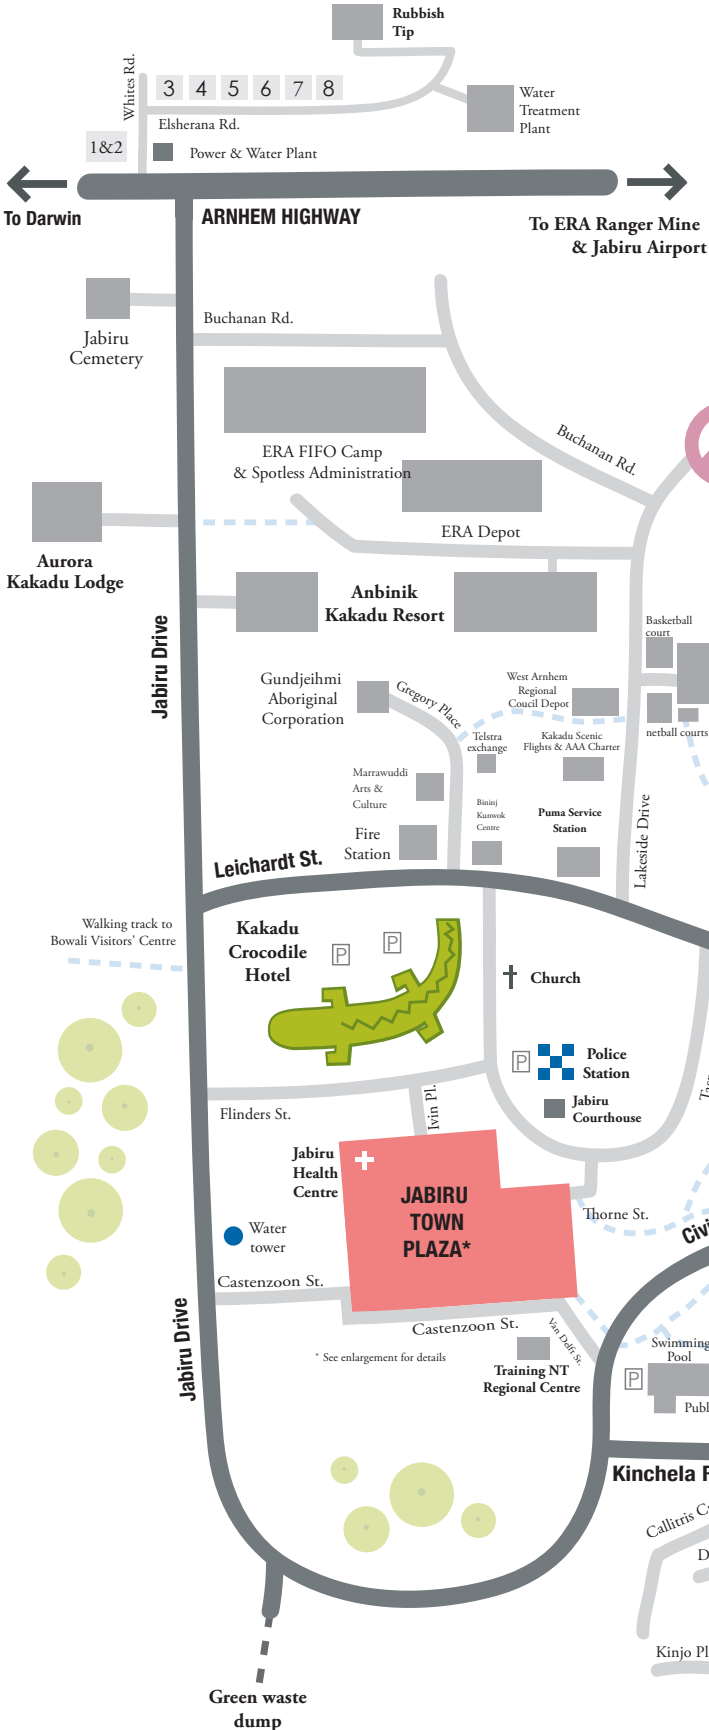

# Jabiru TOWN MAP

PLEASE NOTE: MAP IS NOT TO SCALE

## INDUSTRIAL AREA

1. Blueridge Engineering
2. Djabalukgu Assoc.
3. Telstra Depot
4. Warnbi Aboriginal Corp.
5. Kakadu Contracting
6. NT Emergency Services
7. Gagudju Yard
8. Hanson Concrete Plant

**Manaburduma  
Aboriginal Community  
(Restricted Access)**